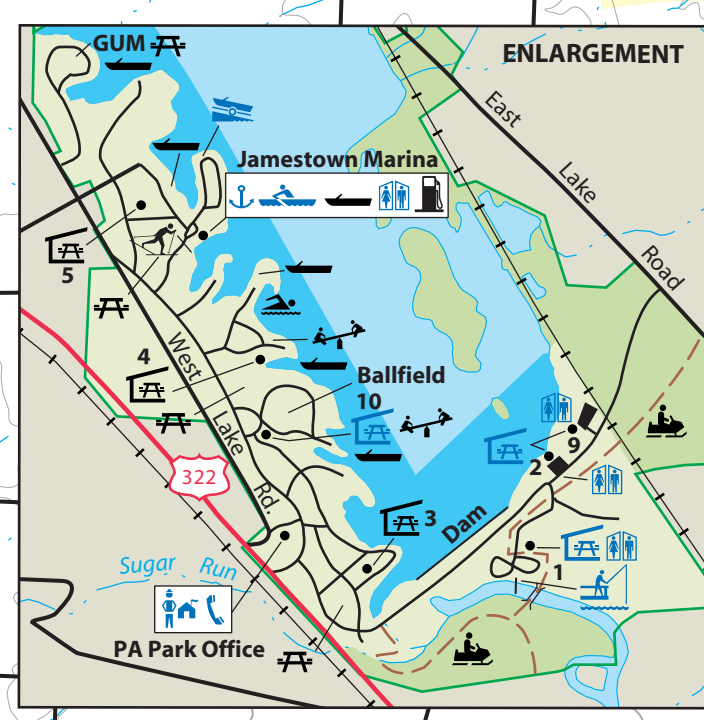

# PYMATUNING STATE PARK

- Park Office
- Contact Station
- Blue Symbols
- Mean Accessible
- Public Phone
- Restroom
- Camp Store
- Food Concession
- Picnic Area
- Picnic Pavilion
- Showerhouse/Restrooms
- Playground
- Wildlife Watching
- Swimming Area
- Fishing Pier
- Marina
- Boat Rental
- Boat Launch
- Boat Mooring
- Boat Fuel
- Camping
- Organized Group Tenting
- Cabins
- Sanitary Dump Station
- Hiking Trail
- Cross-country Ski Trail
- Snowmobile Trail
- Sledding
- Unpaved Road
- State Park No Hunting
- State Park Hunting
- P.G.C. Regulated Area
- CONTOURS ARE ON 50 FT. INTERVALS

SCALE: 1" = APPROX. 0.75 MILE