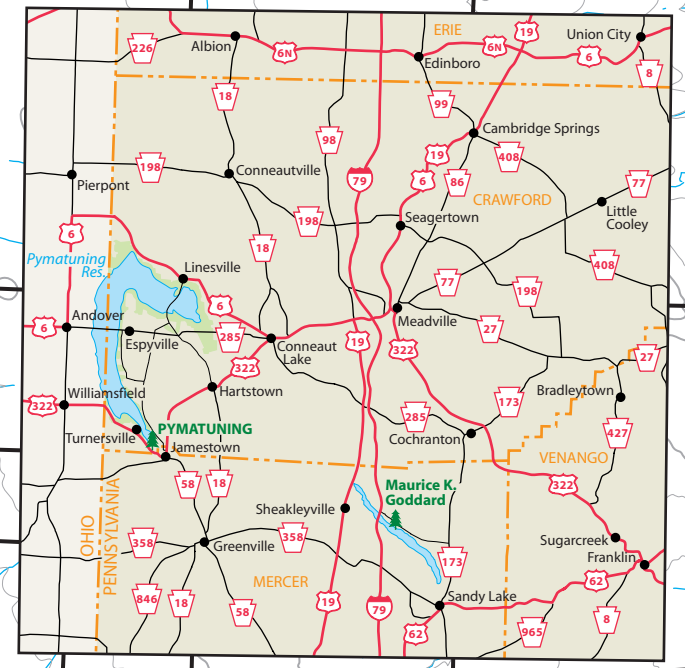

# PYMATUNING STATE PARK

- Park Office
- Contact Station
- Blue Symbols
- Mean Accessible
- Public Phone
- Restroom
- Camp Store
- Food Concession
- Picnic Area
- Picnic Pavilion
- Showerhouse/Restrooms
- Playground
- Wildlife Watching
- Swimming Area
- Fishing Pier
- Marina
- Boat Rental
- Boat Launch
- Boat Mooring
- Boat Fuel
- Camping
- Organized Group Tenting
- Cabins
- Sanitary Dump Station
- Hiking Trail
- Cross-country Ski Trail
- Snowmobile Trail
- Sledding
- Unpaved Road
- State Park No Hunting
- State Park Hunting
- P.G.C. Regulated Area
- CONTOURS ARE ON 50 FT. INTERVALS

SCALE: 1" = APPROX. 0.75 MILE