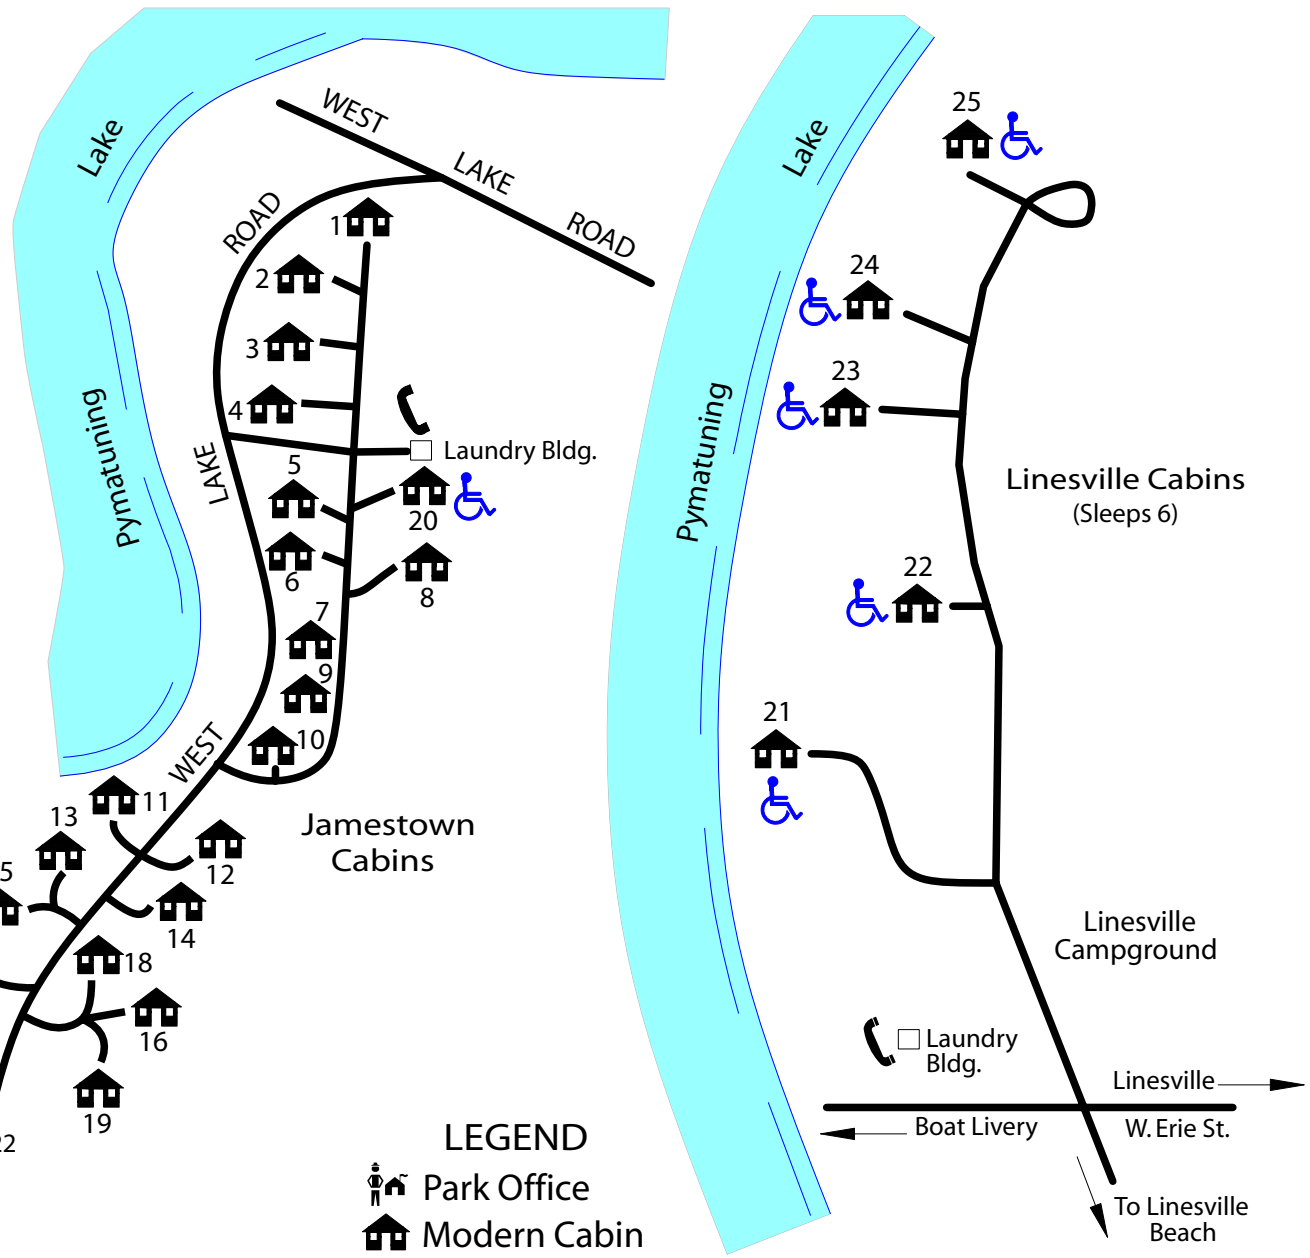

PYMATUNING STATE PARK

Cabin Colony

Location Map

Jamestown Cabins

CABIN NUMBER	CABIN DESCRIPTION
1.	Sleeps 6
2.	Sleeps 6
3.	Sleeps 6
4.	Sleeps 8
5.	Sleeps 6
6.	Sleeps 8
7.	Sleeps 6
8.	Sleeps 6
9.	Sleeps 6
10.	Sleeps 8
11-20.	Sleeps 6

Park Office:
(724)932-3141
Cabin Reservations:
Make online reservations at
www.visitPAparks.com
or call toll-free 888-PA-PARKS

- ### LEGEND
- Park Office
 - Modern Cabin
 - Public Phone
 - Boat Mooring
 - Accessible