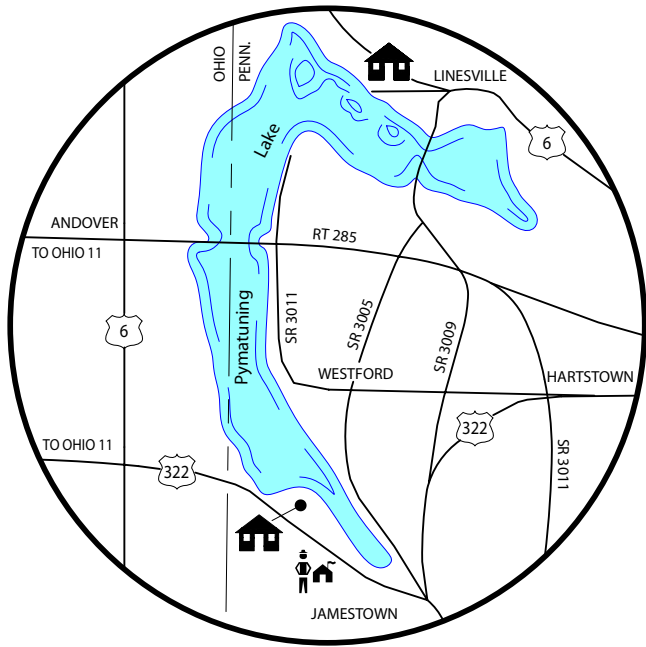

PYMATUNING STATE PARK

Cabin Colony

Location Map

Jamestown Cabins

CABIN NUMBER	CABIN DESCRIPTION
1.	Sleeps 6
2.	Sleeps 6
3.	Sleeps 6
4.	Sleeps 8
5.	Sleeps 6
6.	Sleeps 8
7.	Sleeps 6
8.	Sleeps 6
9.	Sleeps 6
10.	Sleeps 8
11-20.	Sleeps 6